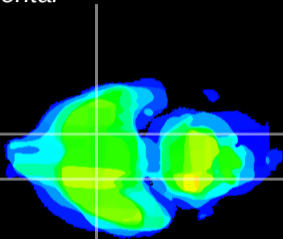

Coronal

Sagittal-R

Sagittal-L

ViBrism: CX20780
Horizontal

S0