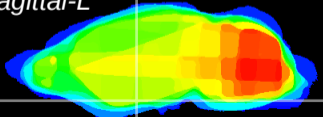

Coronal

Sagittal-R

Sagittal-L

ViBrism: CX20780
Horizontal

S0