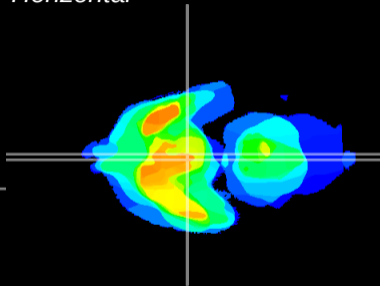

Coronal

Sagittal-R

Sagittal-L

ViBrism: CX20782
Horizontal

Arc