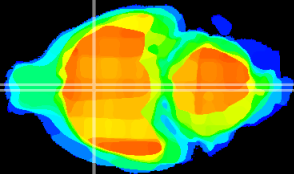

*Coronal*

*Sagittal-R*

*Sagittal-L*

*ViBrism: CX20782*  
*Horizontal*

MPA