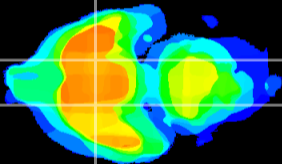

Coronal

Sagittal-R

Sagittal-L

ViBrism: CX20782
Horizontal

S0