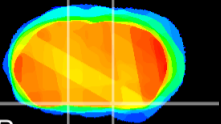

Coronal

Sagittal-R

Sagittal-L

ViBrism: CX20782
Horizontal

S0