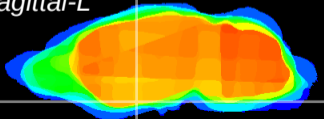

Coronal

Sagittal-R

Sagittal-L

ViBrism: CX20782
Horizontal

S0