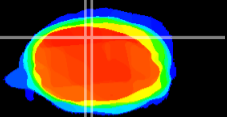

Coronal

Sagittal-R

Sagittal-L

ViBrism: CX20784
Horizontal

Cb vermis