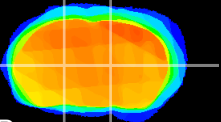

Coronal

Sagittal-R

Sagittal-L

ViBriSm: CX20784
Horizontal

VA/VL