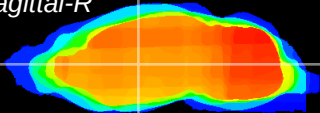

Coronal

Sagittal-R

Sagittal-L

ViBriSm: CX20784
Horizontal

VA/VL