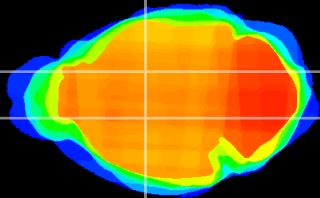

Coronal

Sagittal-R

Sagittal-L

ViBriSm: CX20784
Horizontal

VA/VL