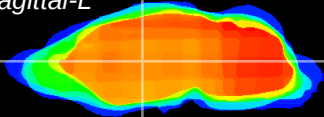

Coronal

Sagittal-R

Sagittal-L

ViBriSm: CX20784
Horizontal

VA/VL