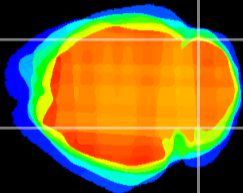

Coronal

Sagittal-R

Sagittal-L

ViBrism: CX20786
Horizontal

Cb lobe