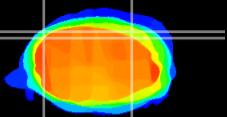

Coronal

Sagittal-R

Sagittal-L

ViBrism: CX20786
Horizontal

Cb lobe