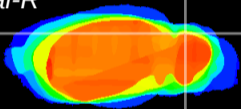

Coronal

Sagittal-R

Sagittal-L

ViBrism: CX20786
Horizontal

Cb lobe