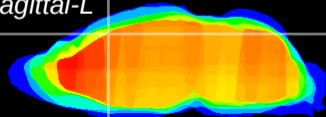

Coronal

Sagittal-R

Sagittal-L

ViBrism: CX20786
Horizontal

Cx motor