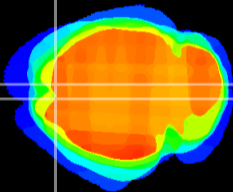

Coronal

Sagittal-R

Sagittal-L

ViBrism: CX20786
Horizontal

Cx motor