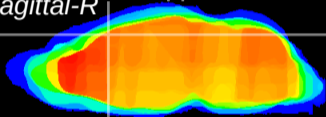

Coronal

Sagittal-R

Sagittal-L

ViBrism: CX20786
Horizontal

Cx motor