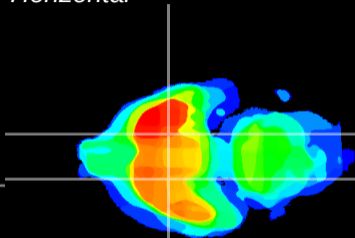

Coronal

Sagittal-R

Sagittal-L

ViBriSM: CX20787
Horizontal

S0