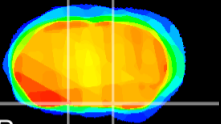

Coronal

Sagittal-R

Sagittal-L

ViBriSM: CX20787
Horizontal

S0