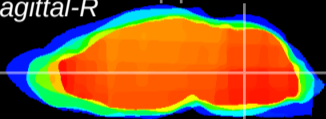

Coronal

Sagittal-R

Sagittal-L

ViBrism: CX20791
Horizontal

MVe