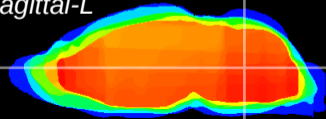

Coronal

Sagittal-R

Sagittal-L

ViBrism: CX20791
Horizontal

MVe