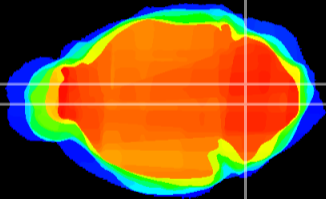

Coronal

Sagittal-R

Sagittal-L

ViBrism: CX20791
Horizontal

MVe