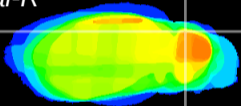

Coronal

Sagittal-R

Sagittal-L

ViBrism: CX20794
Horizontal

Cb lobe