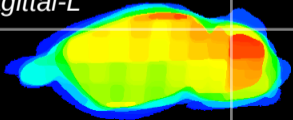

Coronal

Sagittal-R

Sagittal-L

ViBrism: CX20794
Horizontal

Cb lobe