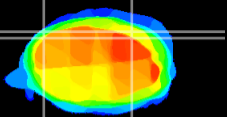

Coronal

Sagittal-R

Sagittal-L

ViBrism: CX20794
Horizontal

Cb lobe