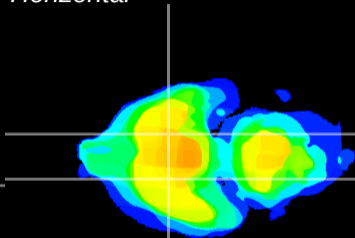

Coronal

Sagittal-R

Sagittal-L

ViBrism: CX20796
Horizontal

S0