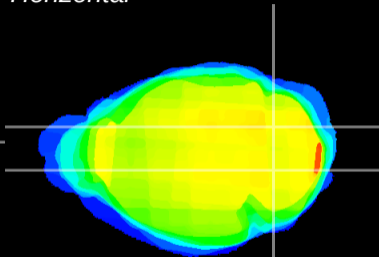

Coronal

Sagittal-R

Sagittal-L

ViBrism: CX20797
Horizontal

Cb nucleus