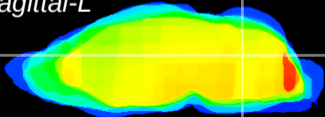

Coronal

Sagittal-R

Sagittal-L

ViBrism: CX20797
Horizontal

Cb nucleus