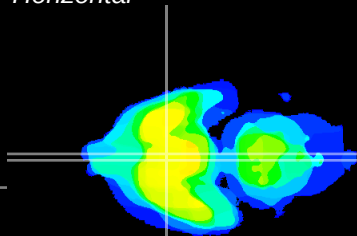

Coronal

Sagittal-R

Sagittal-L

ViBrism: CX20797
Horizontal

SCN