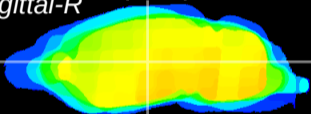

Coronal

Sagittal-R

Sagittal-L

ViBrism: CX20797
Horizontal

VPM/VPL