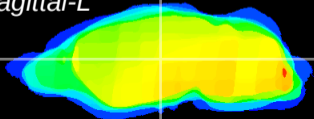

Coronal

Sagittal-R

Sagittal-L

ViBrism: CX20797
Horizontal

VPM/VPL