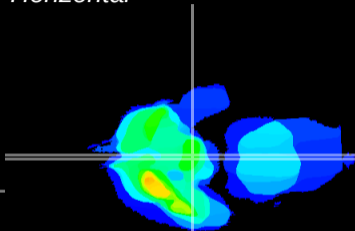

Coronal

Sagittal-R

Sagittal-L

ViBrism: CX20802
Horizontal

ME