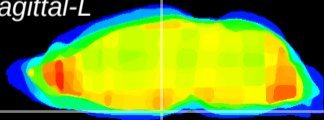

Coronal

Sagittal-R

Sagittal-L

ViBrism: CX20802
Horizontal

ME