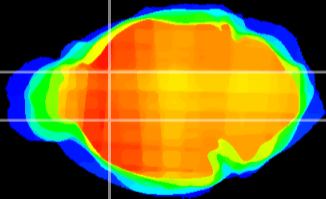

Coronal

Sagittal-R

Sagittal-L

ViBrisM: CX20804  
Horizontal

CPU medial