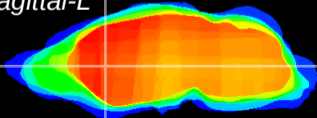

Coronal

Sagittal-R

Sagittal-L

ViBrisM: CX20804  
Horizontal

CPU medial