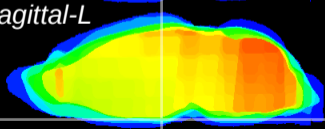

Coronal

Sagittal-R

Sagittal-L

ViBrism: CX20806
Horizontal

ME