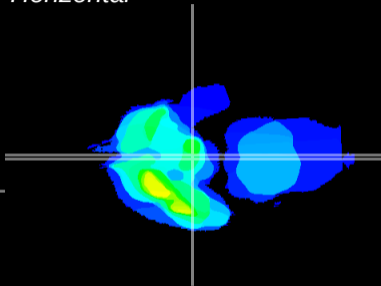

Coronal

Sagittal-R

Sagittal-L

ViBrism: CX20806
Horizontal

ME