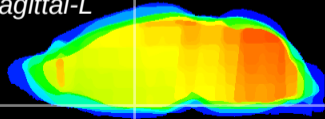

Coronal

Sagittal-R

Sagittal-L

ViBrism: CX20806
Horizontal

SCN