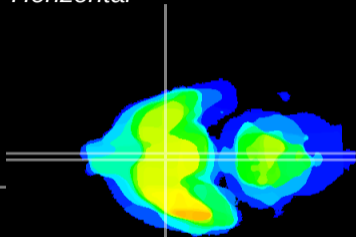

Coronal

Sagittal-R

Sagittal-L

ViBrism: CX20806
Horizontal

SCN