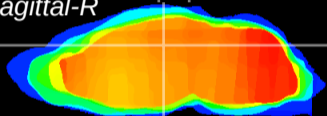

Coronal

Sagittal-R

Sagittal-L

ViBrism: CX20809
Horizontal

DG