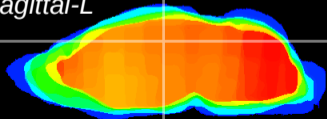

Coronal

Sagittal-R

Sagittal-L

ViBrism: CX20809
Horizontal

DG