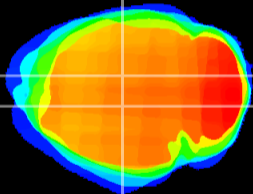

Coronal

Sagittal-R

Sagittal-L

ViBrism: CX20809
Horizontal

DG