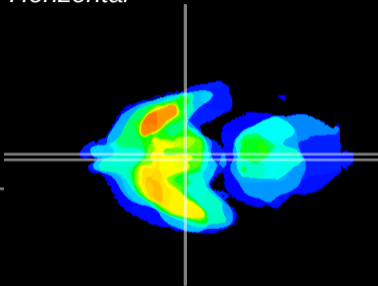

Coronal

Sagittal-R

Sagittal-L

ViBrism: CX20810
Horizontal

Arc