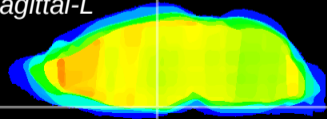

Coronal

Sagittal-R

Sagittal-L

ViBrism: CX20810
Horizontal

Arc