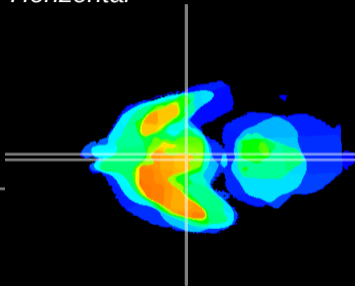

Coronal

Sagittal-R

Sagittal-L

ViBrism: CX20811
Horizontal

Arc