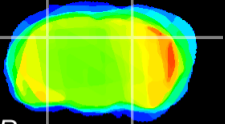

Coronal

Sagittal-R

Sagittal-L

ViBrism: CX20813
Horizontal

CA2/CA3