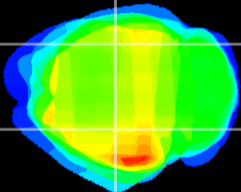

Coronal

Sagittal-R

Sagittal-L

ViBrism: CX20813
Horizontal

CA2/CA3