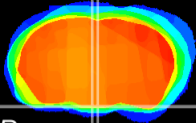

Coronal

Sagittal-R

Sagittal-L

ViBrism: CX20814
Horizontal

Arc