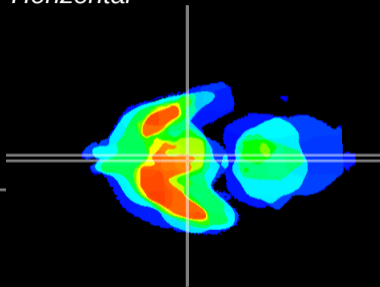

Coronal

Sagittal-R

Sagittal-L

ViBrism: CX20814
Horizontal

Arc