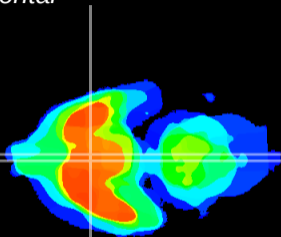

Coronal

Sagittal-R

Sagittal-L

ViBrisM: CX20814
Horizontal

SCN