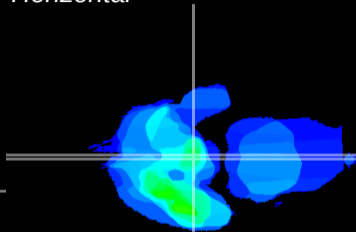

*Coronal*

*Sagittal-R*

*Sagittal-L*

ViBrism: CX20816  
*Horizontal*

ME