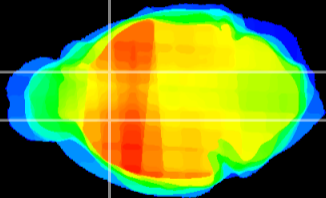

Coronal

Sagittal-R

Sagittal-L

ViBriSM: CX20817
Horizontal

CPU medial