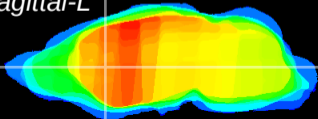

Coronal

Sagittal-R

Sagittal-L

ViBriSM: CX20817
Horizontal

CPU medial