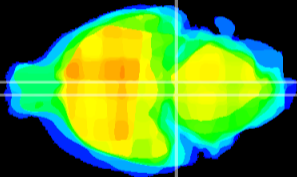

Coronal

Sagittal-R

Sagittal-L

ViBrism: CX20820
Horizontal

Pn