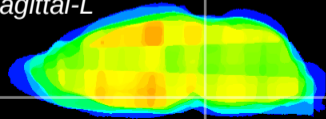

Coronal

Sagittal-R

Sagittal-L

ViBrism: CX20820
Horizontal

Pn