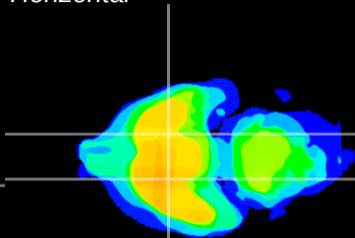

Coronal

Sagittal-R

Sagittal-L

ViBrism: CX20821
Horizontal

S0