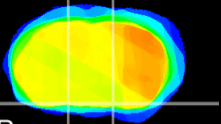

Coronal

Sagittal-R

Sagittal-L

ViBrism: CX20823
Horizontal

S0