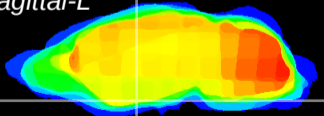

Coronal

Sagittal-R

Sagittal-L

ViBrism: CX20823
Horizontal

S0