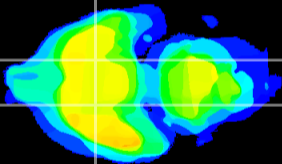

Coronal

Sagittal-R

Sagittal-L

ViBrism: CX20823
Horizontal

S0