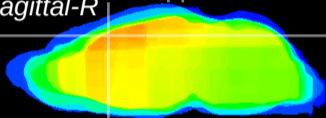

Coronal

Sagittal-R

Sagittal-L

ViBriSM: CX20824
Horizontal

Cx motor