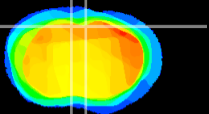

Coronal

Sagittal-R

Sagittal-L

ViBriSM: CX20824
Horizontal

Cx motor