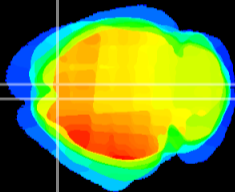

Coronal

Sagittal-R

Sagittal-L

ViBriSM: CX20824
Horizontal

Cx motor