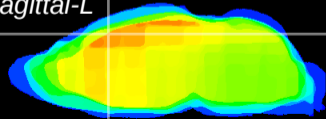

Coronal

Sagittal-R

Sagittal-L

ViBriSM: CX20824
Horizontal

Cx motor