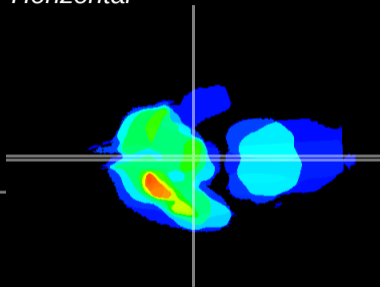

Coronal

Sagittal-R

Sagittal-L

ViBrism: CX20828
Horizontal

ME