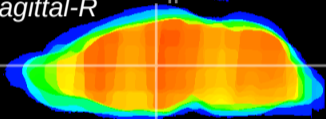

Coronal

Sagittal-R

Sagittal-L

ViBrism: CX20830
Horizontal

MD