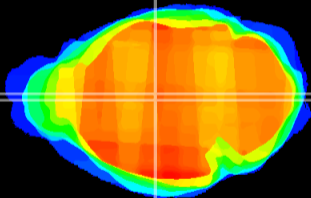

Coronal

Sagittal-R

Sagittal-L

ViBrism: CX20830
Horizontal

MD