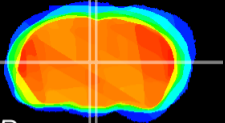

Coronal

Sagittal-R

Sagittal-L

ViBrism: CX20830
Horizontal

MD