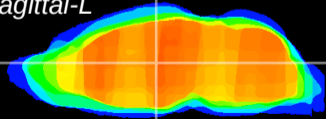

Coronal

Sagittal-R

Sagittal-L

ViBrism: CX20830
Horizontal

MD