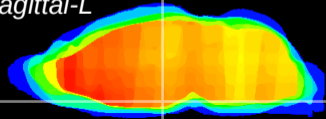

Coronal

Sagittal-R

Sagittal-L

ViBrism: CX20842
Horizontal

VMH