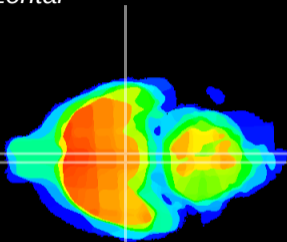

Coronal

Sagittal-R

Sagittal-L

ViBrism: CX20842
Horizontal

VMH