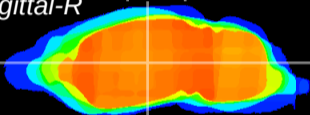

Coronal

Sagittal-R

Sagittal-L

ViBrism: CX20854
Horizontal

VPM/VPL