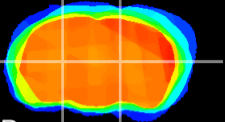

Coronal

Sagittal-R

Sagittal-L

ViBrism: CX20854
Horizontal

VPM/VPL