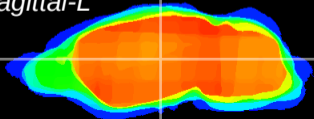

Coronal

Sagittal-R

Sagittal-L

ViBrism: CX20854
Horizontal

VPM/VPL