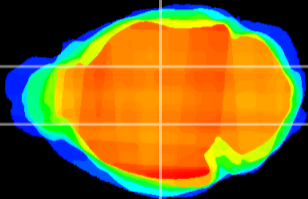

Coronal

Sagittal-R

Sagittal-L

ViBrism: CX20854
Horizontal

VPM/VPL