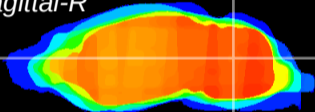

Coronal

Sagittal-R

Sagittal-L

ViBrism: CX20856
Horizontal

Cb nucleus