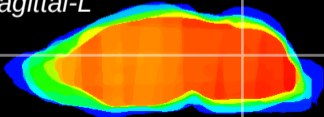

Coronal

Sagittal-R

Sagittal-L

ViBrism: CX20856
Horizontal

Cb nucleus