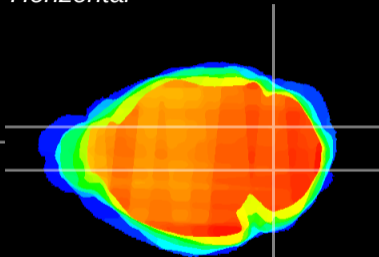

Coronal

Sagittal-R

Sagittal-L

ViBrism: CX20856
Horizontal

Cb nucleus