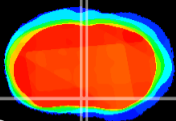

Coronal

Sagittal-R

Sagittal-L

ViBrisM: CX20870
Horizontal

MPA