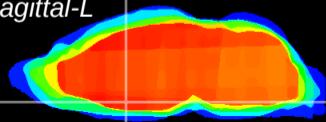

Coronal

Sagittal-R

Sagittal-L

ViBrisM: CX20870
Horizontal

MPA