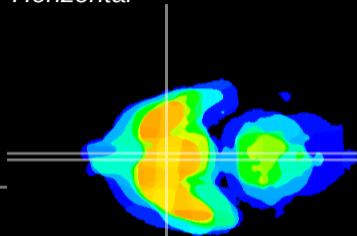

Coronal

Sagittal-R

Sagittal-L

ViBriSM: CX20871
Horizontal

SCN