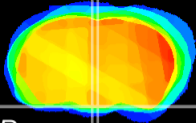

Coronal

Sagittal-R

Sagittal-L

ViBrism: CX20872
Horizontal

Arc