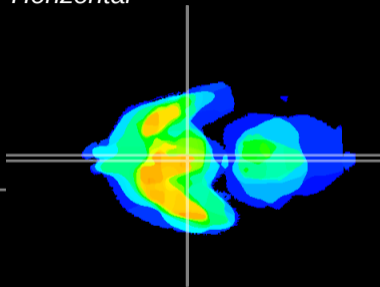

Coronal

Sagittal-R

Sagittal-L

ViBrism: CX20872
Horizontal

Arc