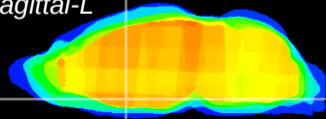

Coronal

Sagittal-R

Sagittal-L

ViBriSM: CX20872
Horizontal

MPA