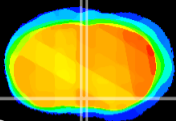

Coronal

Sagittal-R

Sagittal-L

ViBriSM: CX20872
Horizontal

MPA