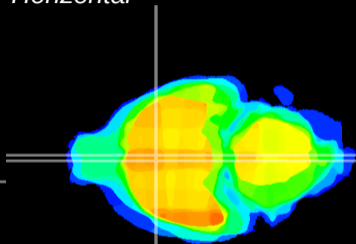

Coronal

Sagittal-R

Sagittal-L

ViBriSM: CX20872
Horizontal

MPA