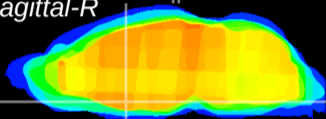

Coronal

Sagittal-R

Sagittal-L

ViBriSM: CX20872
Horizontal

MPA