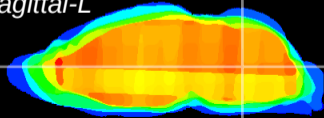

*Coronal*

*Sagittal-R*

*Sagittal-L*

ViBrism: CX20880  
*Horizontal*

MVe