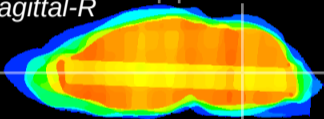

*Coronal*

*Sagittal-R*

*Sagittal-L*

ViBrism: CX20880  
*Horizontal*

MVe