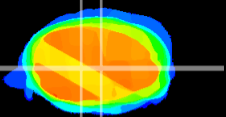

*Coronal*

*Sagittal-R*

*Sagittal-L*

ViBrism: CX20880  
*Horizontal*

MVe