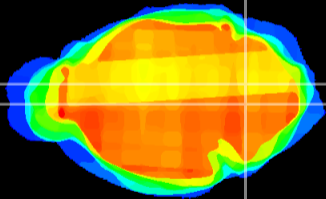

*Coronal*

*Sagittal-R*

*Sagittal-L*

ViBrism: CX20880  
*Horizontal*

MVe