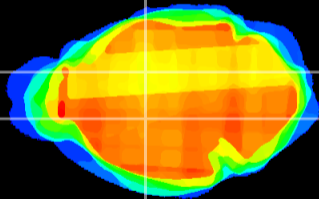

Coronal

Sagittal-R

Sagittal-L

ViBrisM: CX20880
Horizontal

VA/VL