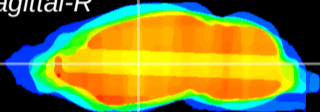

Coronal

Sagittal-R

Sagittal-L

ViBrisM: CX20880
Horizontal

VA/VL