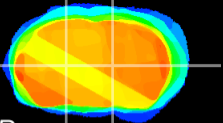

Coronal

Sagittal-R

Sagittal-L

ViBrisM: CX20880
Horizontal

VA/VL