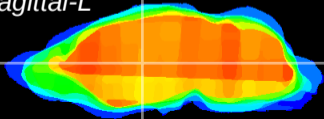

Coronal

Sagittal-R

Sagittal-L

ViBrisM: CX20880
Horizontal

VA/VL