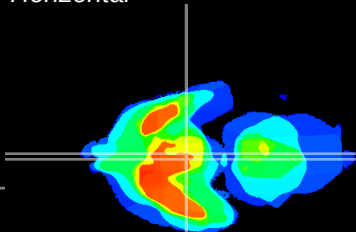

Coronal

Sagittal-R

Sagittal-L

ViBrism: CX20881
Horizontal

Arc