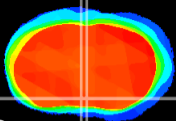

Coronal

Sagittal-R

Sagittal-L

ViBrism: CX20881
Horizontal

MPA