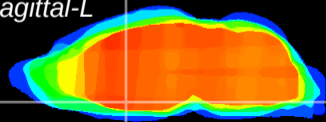

Coronal

Sagittal-R

Sagittal-L

ViBrism: CX20881
Horizontal

MPA