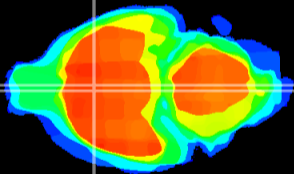

Coronal

Sagittal-R

Sagittal-L

ViBrism: CX20881
Horizontal

MPA