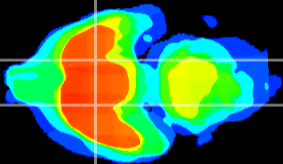

Coronal

Sagittal-R

Sagittal-L

ViBrism: CX20881
Horizontal

S0