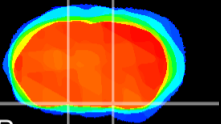

Coronal

Sagittal-R

Sagittal-L

ViBrism: CX20881
Horizontal

S0