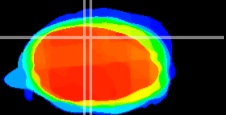

Coronal

Sagittal-R

Sagittal-L

ViBrism: CX20882
Horizontal

Cb vermis