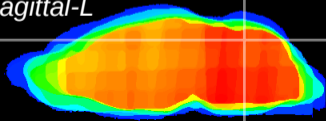

Coronal

Sagittal-R

Sagittal-L

ViBrism: CX20882
Horizontal

Cb vermis