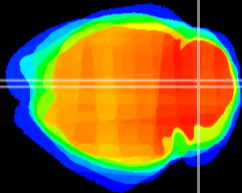

Coronal

Sagittal-R

Sagittal-L

ViBrism: CX20882
Horizontal

Cb vermis