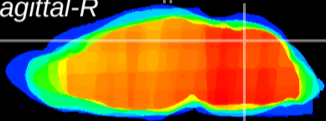

Coronal

Sagittal-R

Sagittal-L

ViBrism: CX20882
Horizontal

Cb vermis