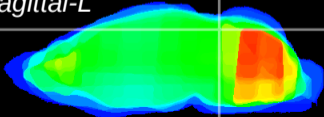

Coronal

Sagittal-R

Sagittal-L

ViBrism: CX20884
Horizontal

IC