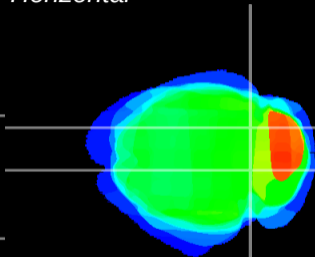

Coronal

Sagittal-R

Sagittal-L

ViBrism: CX20884
Horizontal

IC