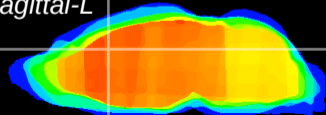

Coronal

Sagittal-R

Sagittal-L

ViBris: CX20886
Horizontal

Cx cingulate