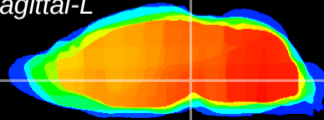

Coronal

Sagittal-R

Sagittal-L

ViBrisM: CX20890  
Horizontal

VTA