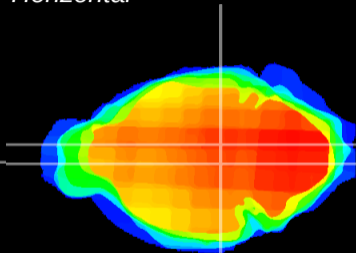

Coronal

Sagittal-R

Sagittal-L

ViBrisM: CX20890  
Horizontal

VTA