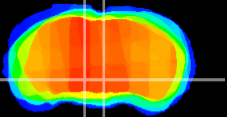

Coronal

Sagittal-R

Sagittal-L

ViBrisM: CX20890  
Horizontal

VTA