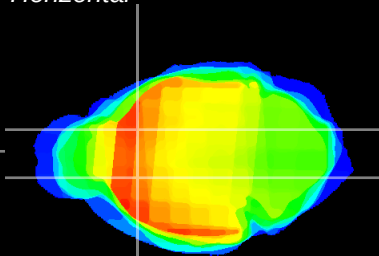

Coronal

Sagittal-R

Sagittal-L

ViBrism: CX20892
Horizontal

CPU medial